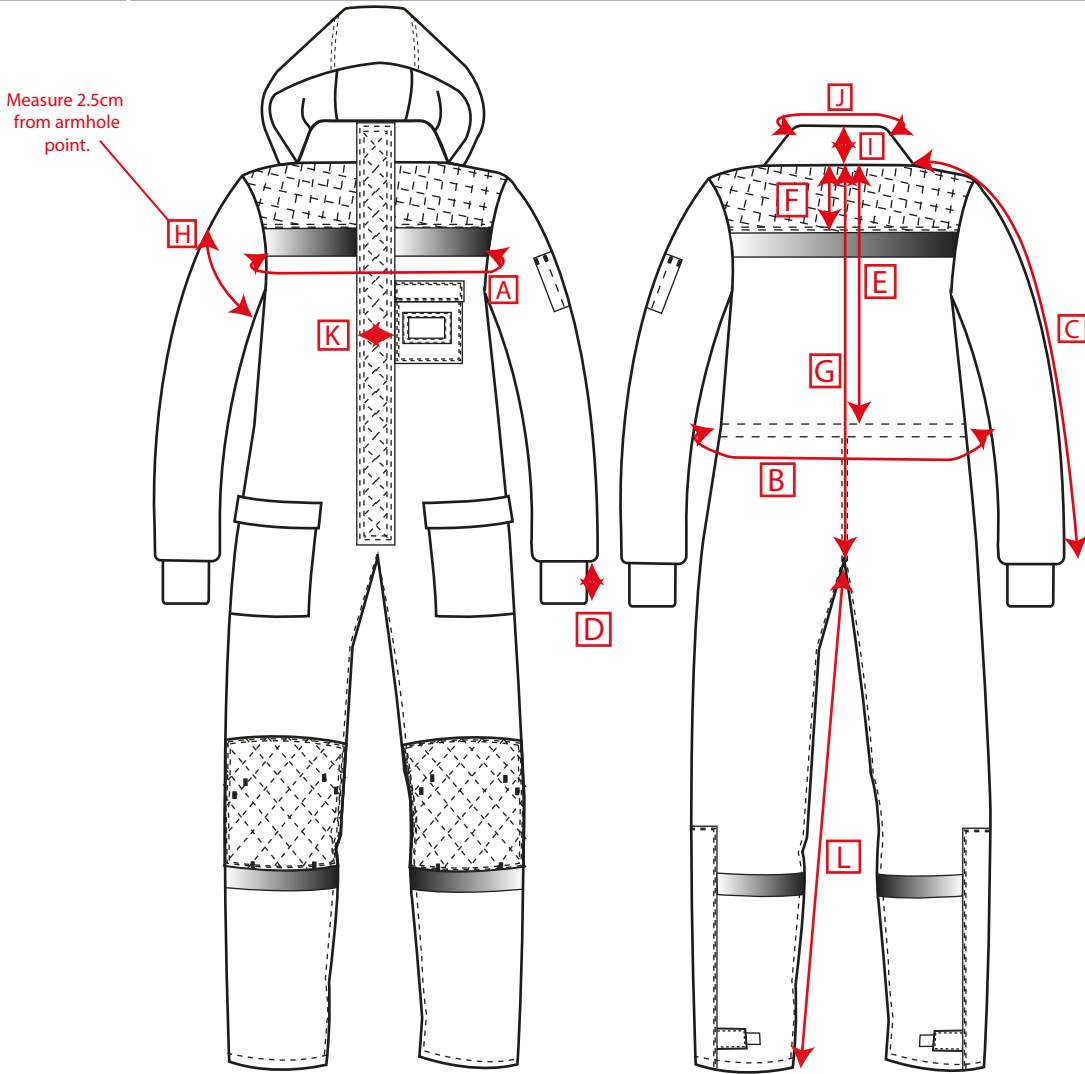

# PRODUCT SPECIFICATION

STYLE NO: **CS12**

DESCRIPTION: **Cold Store Boilersuit with Quilted Thermal Lining**

		S	M	L	XL	2XL	3XL
<b>Pattern</b>		96	104	112	124	132	140
<b>Total Chest Measurement</b>	A	120	128	136	144	152	160
<b>Waist Relaxed</b>	B	102	110	118	126	134	142
<b>Sleeve Length</b> (Collar to start of Cuff)	C	84.5	86	87.5	89	90.5	92
<b>Back neck to Crotch</b>	G	86	89	91	94	97	99
<b>Biceps Measurement</b>	H	58	60	62	64	66	68
<b>Collar Length</b>	J	60	61	62	63	64	65
<b>Inside leg length</b>	L	76	79	79	82	84	84